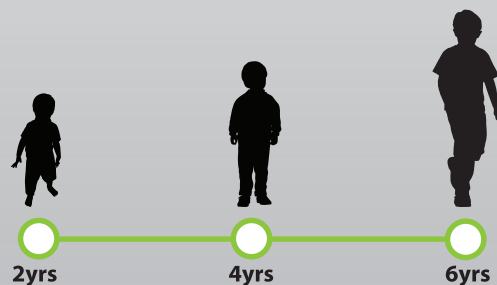

RECHARGEABLE WATCH FOR EVERYDAY USE

Convenient charger base and rechargeable lithium battery for watch.

Use the Child Tracker throughout your child's early years!

Model# CT1000

www.mylevana.com

Ages: 2+